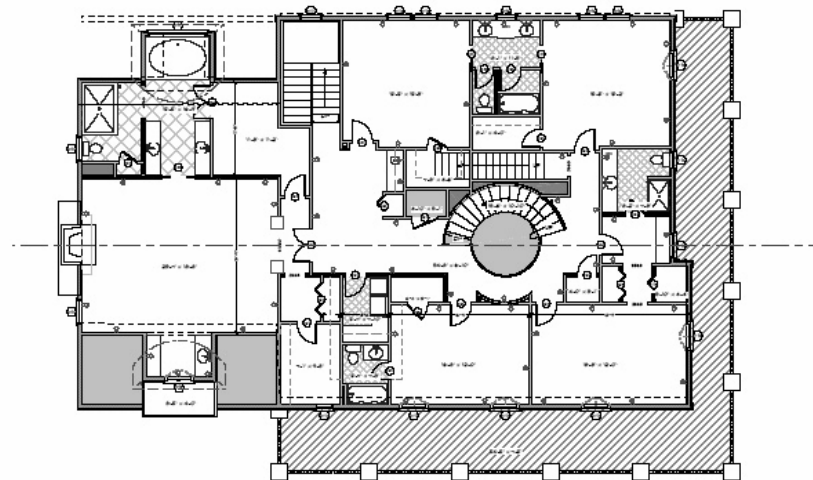

Third Floor