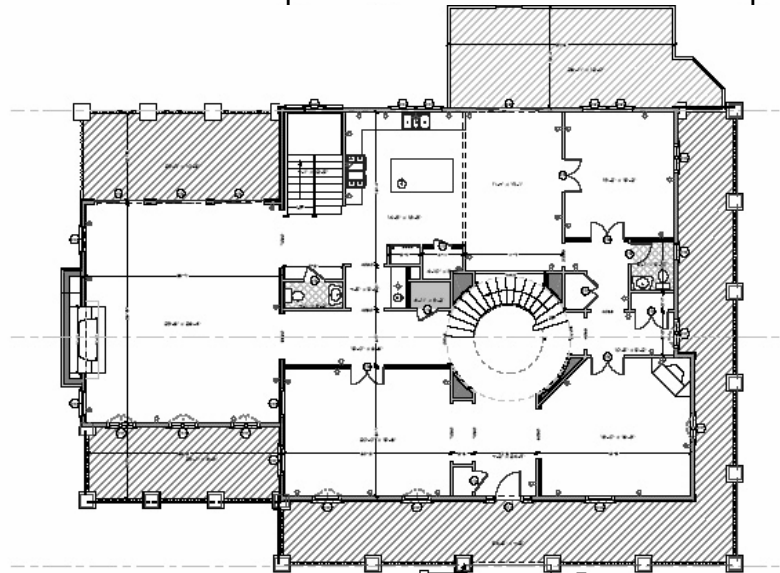

Second Floor