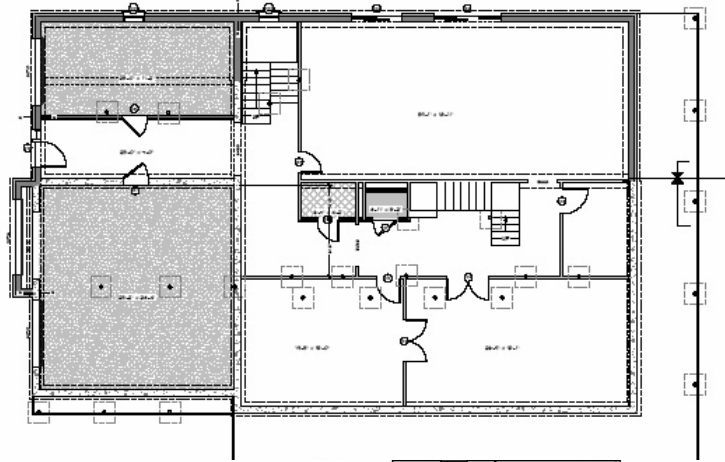

First Floor