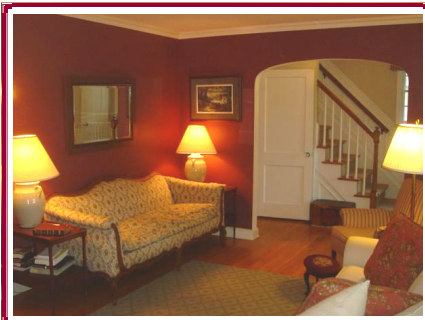

## CHRISTIE'S GREAT ESTATES

**1 Spruce Street**  
**Westport, Connecticut**  
Offered at \$944,000

**Imagine yourself living in this cozy and charming colonial in the heart of Westport.**  
Wonderful updates and Hardwood floors throughout , wainscoting, lovely kitchen,  
the lower level finished adds additional square footage ~ make it a playroom or office.  
Private Master Bedroom Suite with sitting room.