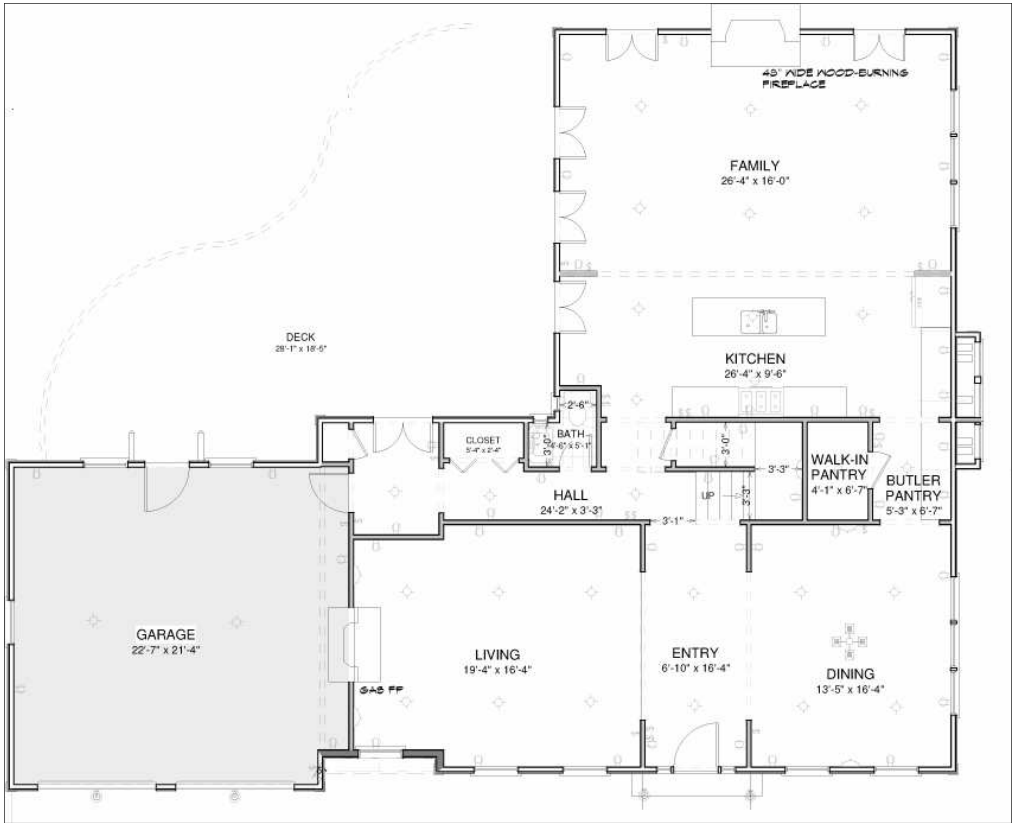

## 2 Lyndale Park . Westport, CT [www.2lyndalepark.com](http://www.2lyndalepark.com)

A gorgeous, custom-built 5500 square foot Colonial Saltbox on 1+ acre with an open feeling that says "Welcome Home." 4 bedrooms, 3.5 baths. Gourmet Kitchen with butler's pantry. Lavish Master Suite with Jacuzzi Tub. Heated Pool and Koi Pond on wooded property.

***There's still time to customize.***

- 4 Bedrooms
- 3.5 Baths
- 3 Fireplaces
- Lavish Master Suite with Dressing Room
- Master Bath with Separate Shower and Jacuzzi Tub
- Country Gourmet Kitchen with Butler's Pantry
- 2-story Foyer
- Walk-up Attic
- Heated Gunitite Pool
- Koi Pond
- Level, Wooded Property

**First Floor**

**Second Floor**

**HIGGINS GROUP**