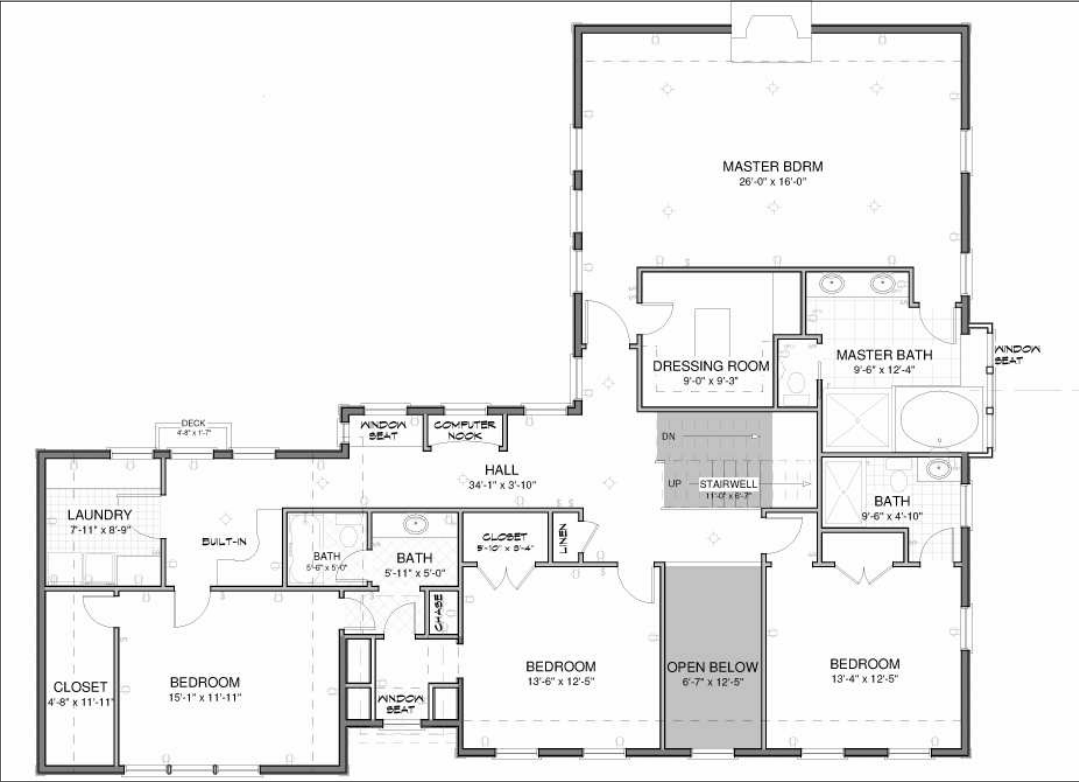

## 2 Lyndale Park . Westport, CT [www.2lyndalepark.com](http://www.2lyndalepark.com)

A gorgeous, custom-built 5500 square foot Colonial Saltbox on 1+ acre with an open feeling that says "Welcome Home." 4 bedrooms, 3.5 baths. Gourmet Kitchen with butler's pantry. Lavish Master Suite with Jacuzzi Tub. Heated Pool and Koi Pond on wooded property.

***There's still time to customize.***

- 4 Bedrooms
- 3.5 Baths
- 3 Fireplaces
- Lavish Master Suite with Dressing Room
- Master Bath with Separate Shower and Jacuzzi Tub
- Country Gourmet Kitchen with Butler's Pantry
- 2-story Foyer
- Walk-up Attic
- Heated Gunitite Pool
- Koi Pond
- Level, Wooded Property

**First Floor**

**Second Floor**

**HIGGINS GROUP**